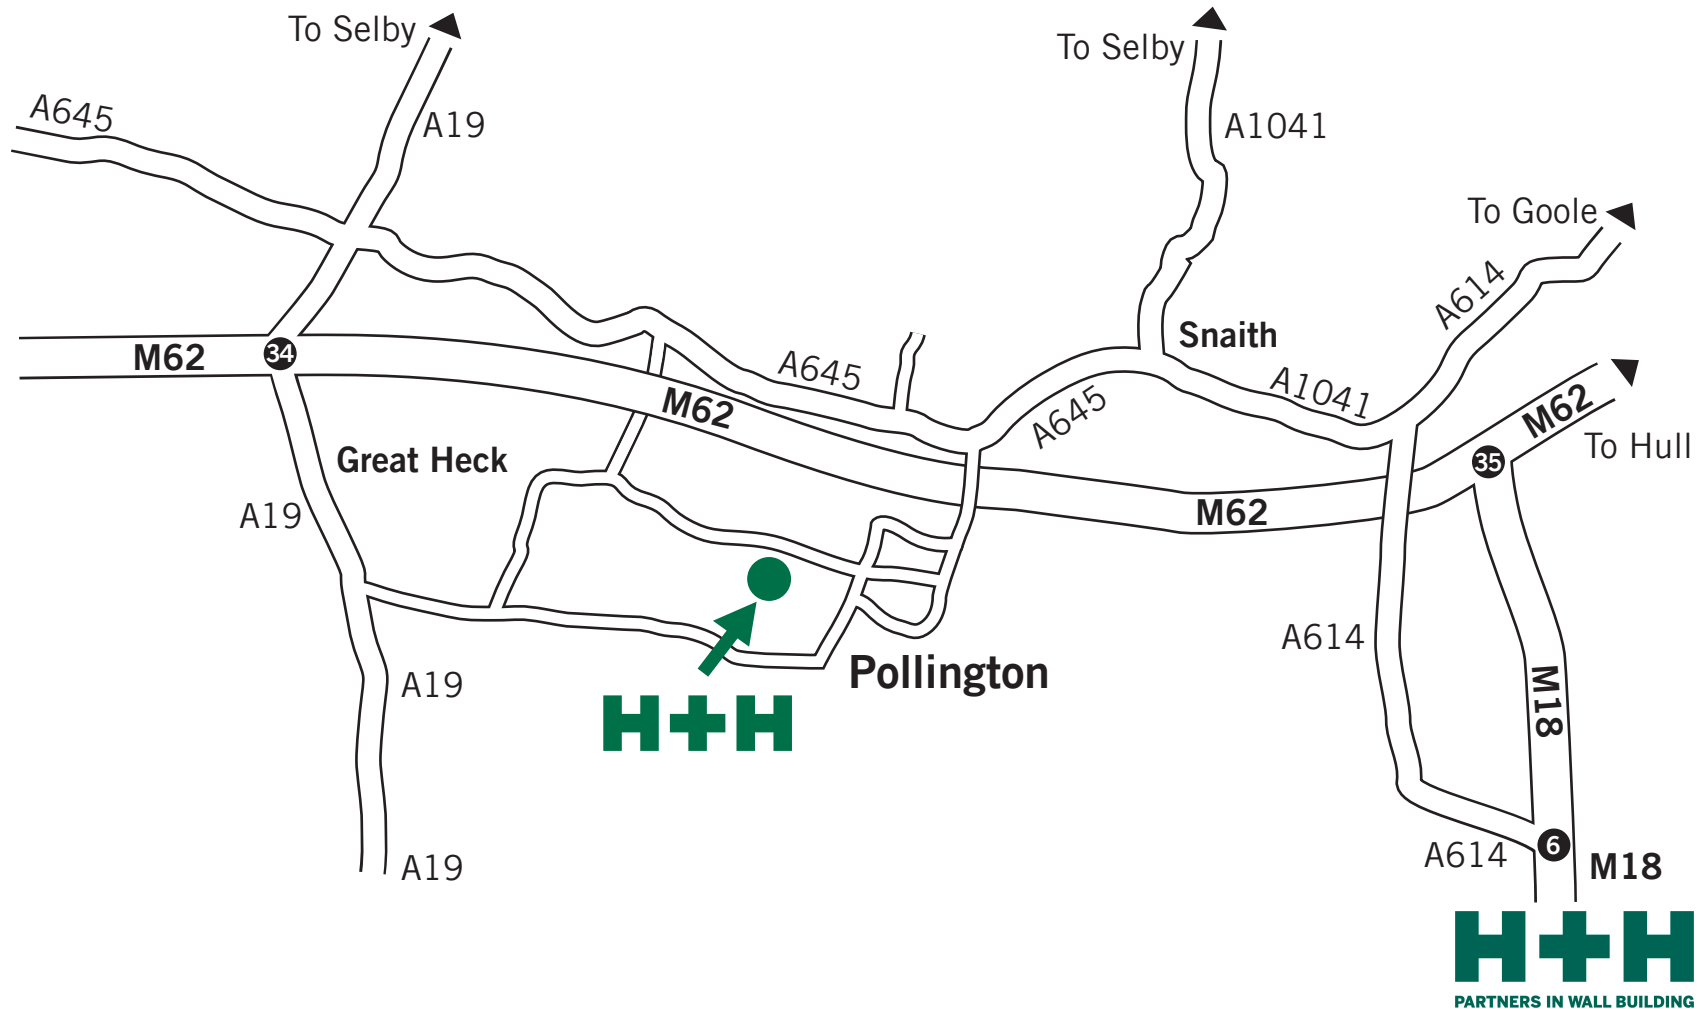

H+H UK LTD Pollington factory

Heck Lane, Pollington, nr Goole, East Yorkshire DN14 0BA Telephone: 01405 861212

From the South

Exit the M18 at J6 joining the A614 Selby Road heading to Goole, join the A1041 heading to Snaithe, join the A645 to Knottingly, turn left onto Long Lane, turn right onto Snaithe Road, turn left onto Gowdall Lane, turn right onto Heck Lane. H+H UK Ltd is on the left hand side.

From the North/West

Exit the M62 at J34 joining the A19 heading to Selby, join the A645 heading to Goole, after approximately 2 miles turn right on to Long Lane, continuing into Eastfield Lane then Heck Lane. H+H UK Ltd is on your right hand side.